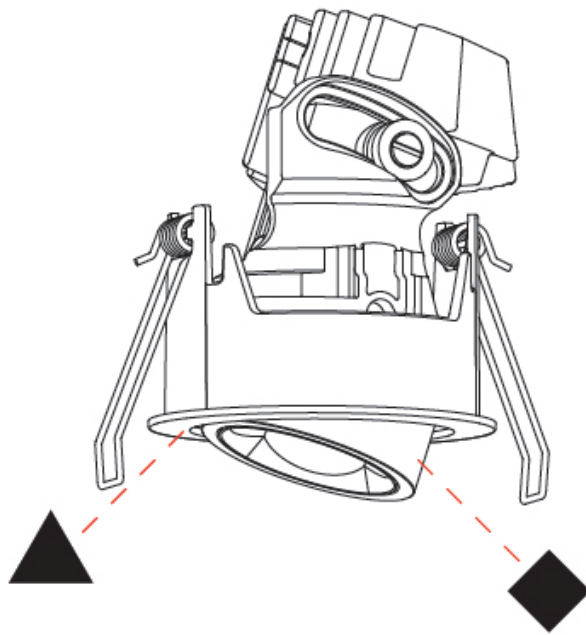

OIKO PRO ROUND ADJUSTABLE RECESSED

A35844-

PROJECT _____

TYPE _____

SPECIFIER _____

QUANTITY _____

DATE _____